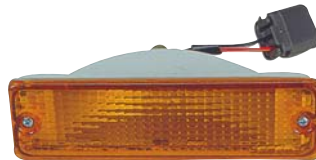

215-1598 '82-'84
 CORNER LAMP
 R
 L 20PCS 2.69CFT

215-2107-N
 LICENSE LAMP
 P/NO.26510-50A00
 200PCS 2.34CFT

215-1625 '82-'84
 FRONT LAMP
 R 26120-M7900
 L 26125-M7900
 50PCS 2.92CFT

215-1635 '84-'86
 FRONT LAMP
 R 26120-08M60
 L 26125-08M60
 50PCS 2.60CFT

P21W

215-1946 '82-'84
 TAIL LAMP
 R
 L PCS CFT

TBA

215-1634
 FRONT LAMP
 R 26120-08M01
 L 26125-08M01
 50PCS 2.6CFT

P21W

NISSAN

REPLACEMENT FOR

CHERRY N13 '88-'92