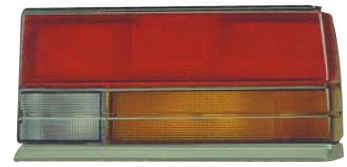

H4/W5W

215-1122-RD-H 43T
LD
 HEAD LAMP
 RD:
 R 26010-06M60
 L 26060-06M60
 PCS
 CFT

H4/W5W

TBA

215-1112-RD-H
LD W/S HOUSING 43T
 HEAD LAMP '84-'86
 RD:
 R 26010-06M12 47-215-1112 GLASS
 L 26060-06M12 10PCS 1.5CFT
 LD:
 R 26060-08M70
 L 26060-08M70
 6PCS
 4.68CFT

H4

215-1522-AE '84-'86
 CORNER LAMP
 R 26170-08M61
 L 26175-08M61
 20PCS 2.21CFT

W5W

215-1932-U '84-'86
 TAIL LAMP
 R 26550-08M12
 L 26555-08M12
 10PCS 5.12CFT

215-1521 '82-'84
 CORNER LAMP
 R 26160-08M10
 L 26165-08M10
 20PCS 2.69CFT